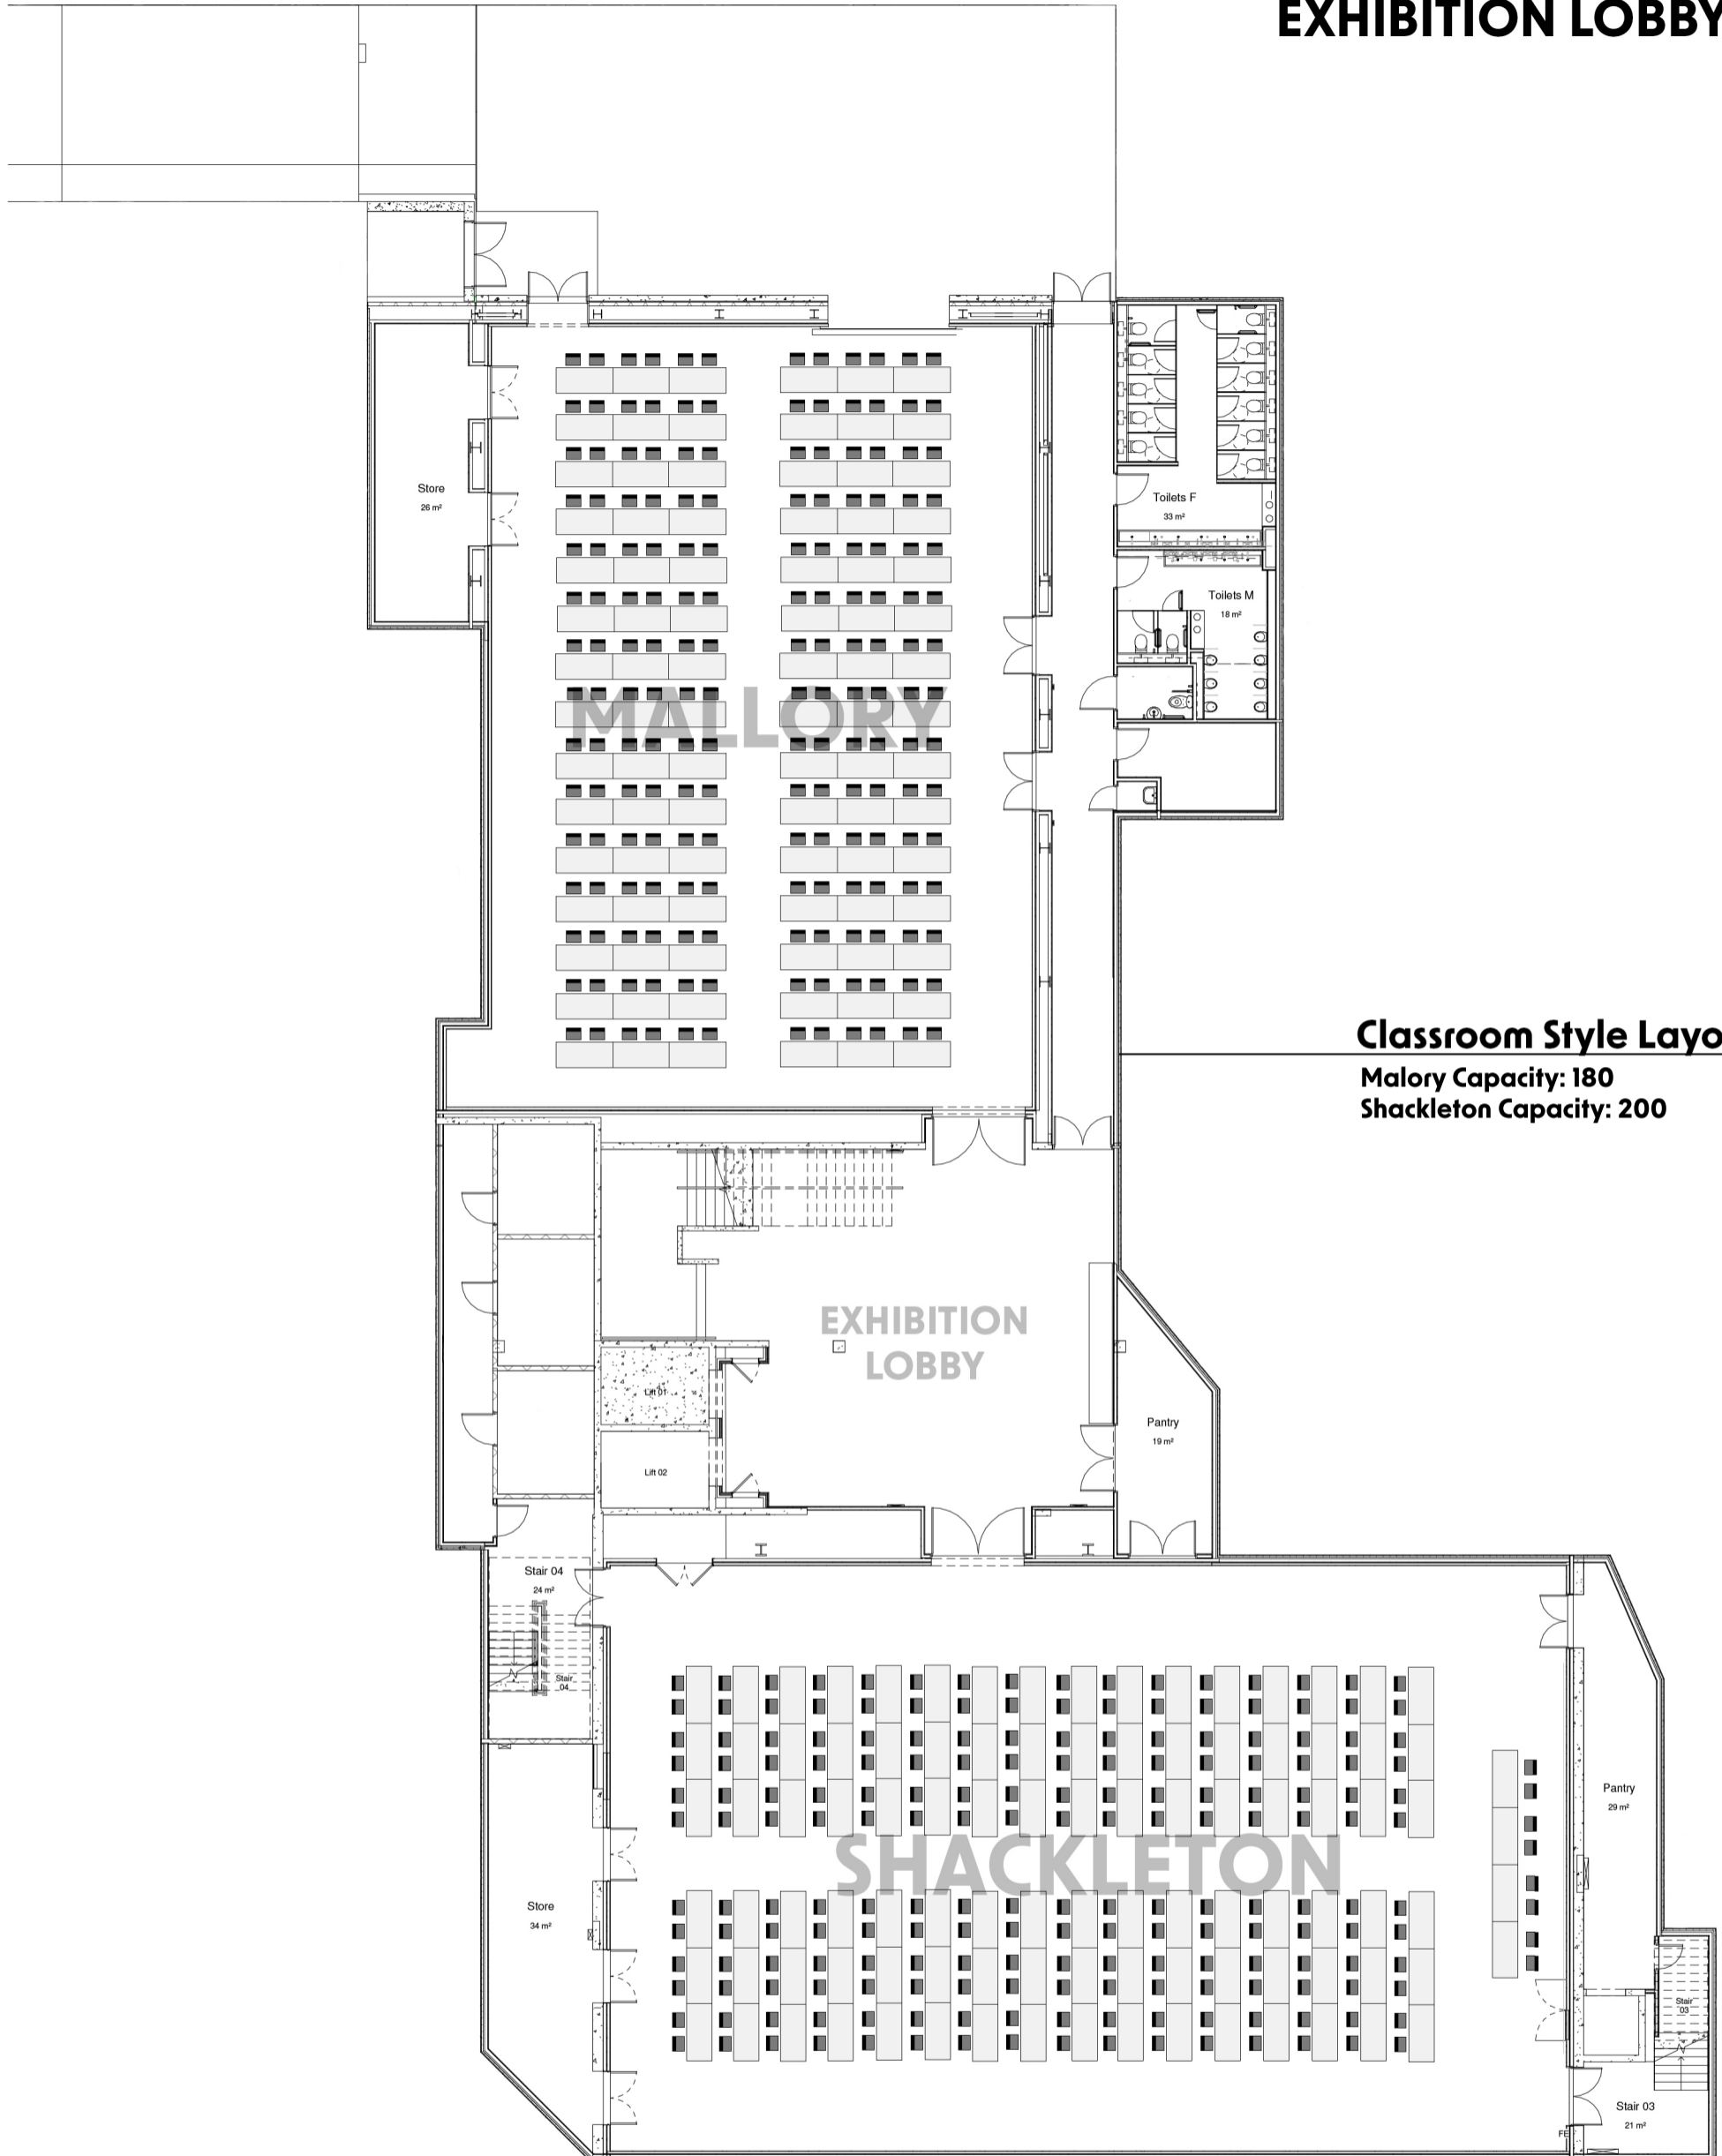

MALLORY, SHACKLETON & EXHIBITION LOBBY

Classroom Style Layout
Mallory Capacity: 180
Shackleton Capacity: 200